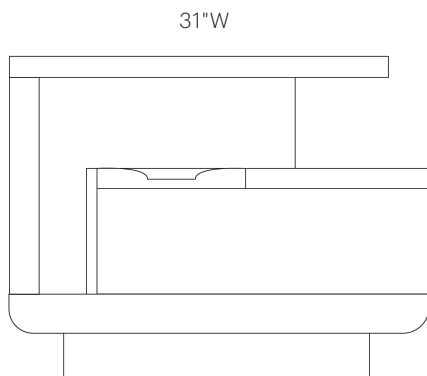

ANEES
FURNITURE & DESIGN

TORO NIGHTSTAND

TORO NIGHTSTAND

DIMENSIONS 31"W x 19"D x 24.5"H

DETAILS Finish: Medium Bronze Patina

AVAILABLE Left Facing & Right Facing

24.5\"H