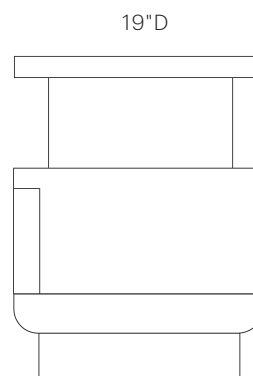

ANEES
FURNITURE & DESIGN

TORO NIGHTSTAND

TORO NIGHTSTAND

DIMENSIONS 31"W x 19"D x 24.5"H

DETAILS Finish: Medium Bronze Patina

AVAILABLE Left Facing & Right Facing

24.5\"H