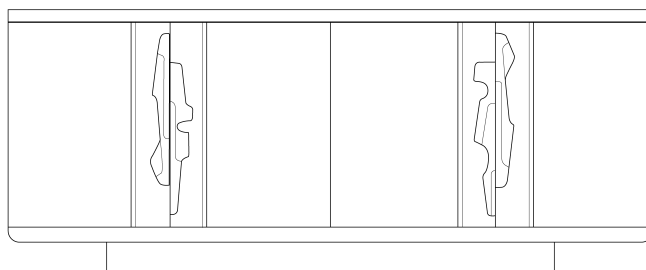

ANEES
FURNITURE & DESIGN

TORO CREDENZA

TORO CREDENZA

DIMENSIONS 82"W x 21"D x 33.25"H

DETAILS Finish: Medium Bronze Patina

82"W

21"D

33.25"H