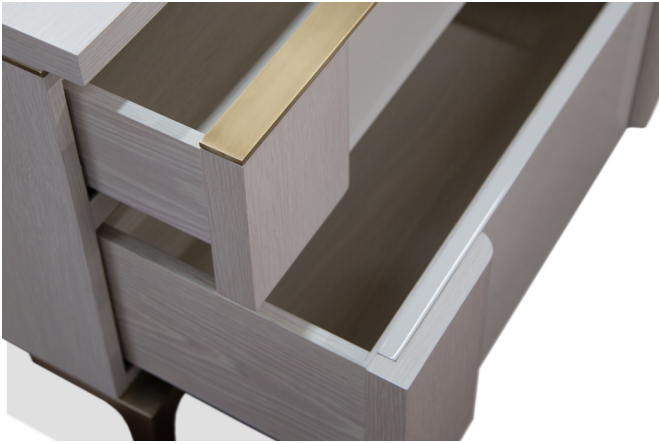

ANEES
FURNITURE & DESIGN

MANHATTAN NIGHTSTAND

MANHATTAN NIGHTSTAND

DIMENSIONS 30"W x 19.5"D x 26.25"H

FINISH Material: oak or walnut
Available in standard Anees finishes
(As shown) Aspen cerused and center panel in
Ivory high gloss
Top drawer pull and legs: polished cast bronze