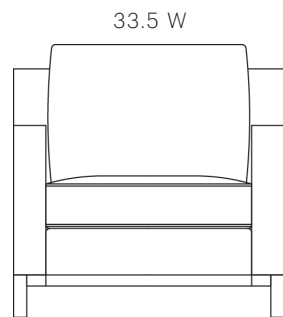

ANEES
FURNITURE & DESIGN

LONDON LOUNGE CHAIR

LONDON LOUNGE CHAIR

DIMENSIONS 33.5 W x 37.25 D x 35 H
18 Seat Height
20.5 Seat Depth
24 Arm Height
31 Back Height

FABRIC Chair: 10 Yards / 180 Sq Feet
Frame: Walnut

35 H