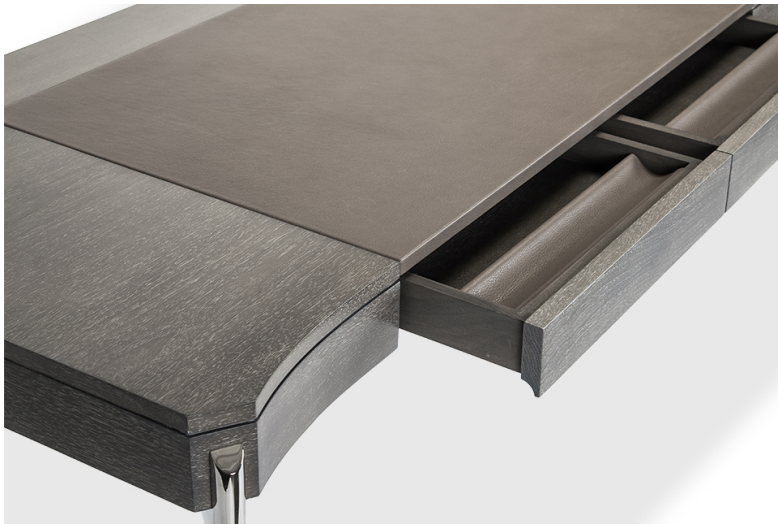

ABERDEEN DESK

Cast Bronze Polished Nickel

Dark Bronze Patina

## ABERDEEN DESK

**DIMENSIONS** 60 W x 28 D x 30 H

**FINISH** COL requires 54 sf  
**legs:** Cast bronze polished nickel (as shown)  
OR Dark bronze patina with polished tip

30 H