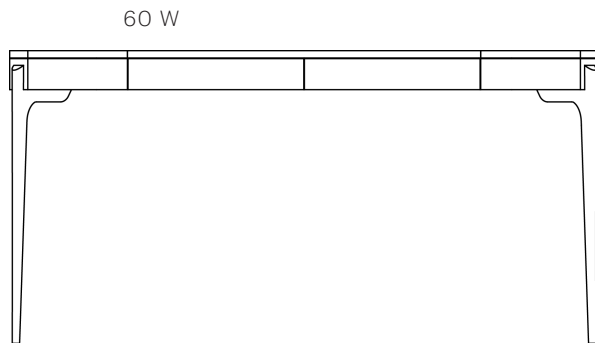

## ABERDEEN DESK

**DIMENSIONS** 60 W x 28 D x 30 H

**FINISH** COL requires 54 sf  
**legs:** Cast bronze polished nickel (as shown)  
OR Dark bronze patina with polished tip

30 H