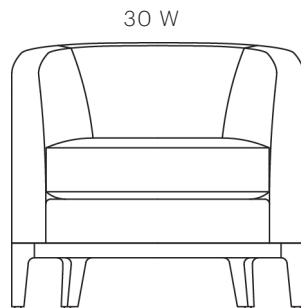

HAMILTON CLUB CHAIR

HAMILTON CLUB CHAIR

DIMENSIONS 30 W × 30 D × 27.25 H
17.5 Seat Height at Crown
24 Arm Height
21.5 Seat Depth

FABRIC Chair: 8.5 Yards / 144 Sq Feet
Body: 6 Yards / 108 Sq Feet
Seat Cushion: 2.5 Yards / 45 Sq Feet
Frame Base: Walnut