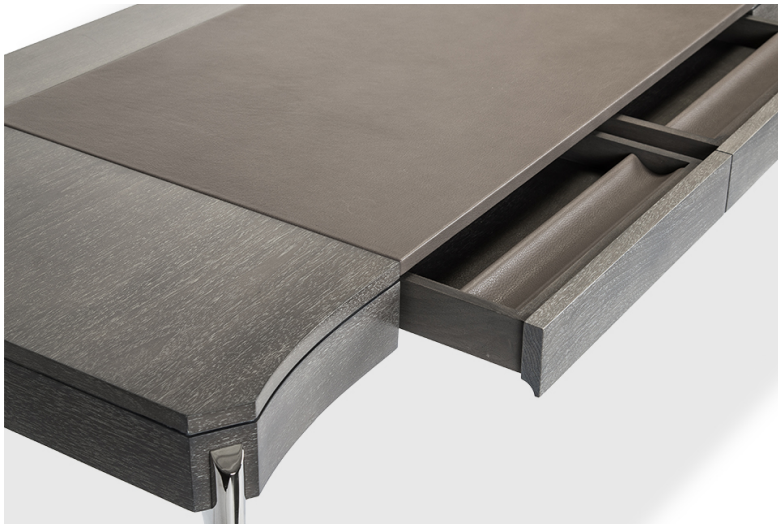

ABERDEEN DESK

## ABERDEEN DESK

**DIMENSIONS** 60 W x 28 D x 30 H

**FINISH** COL requires 54 sf  
**legs:** Cast bronze polished nickel (as shown)  
OR Dark bronze patina with polished tip