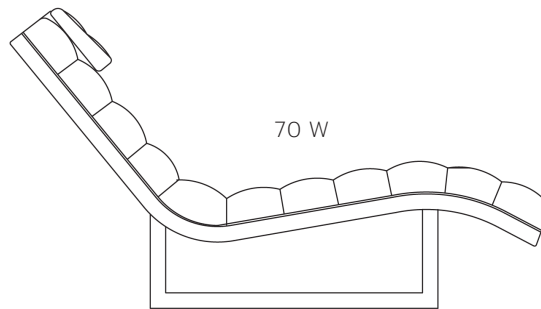

## ISABELLA CHAISE

**DIMENSIONS** 70 W × 34 D × 38 H

**FABRIC** Chaise: 9 Yards / 162 Sq Feet  
Pillow 2 Yards / 36 Sq Feet  
Base: Walnut

38 H

70 W