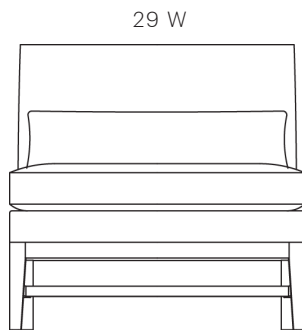

ANEES
FURNITURE & DESIGN

GRACE OCCASIONAL CHAIR

GRACE OCCASIONAL CHAIR

DIMENSIONS 29 W × 31 D × 34 H
19 Seat Height
22 Seat Depth

FABRIC Chair: 6.5 Yards / 117 Sq Feet
Frame: Walnut

34 H