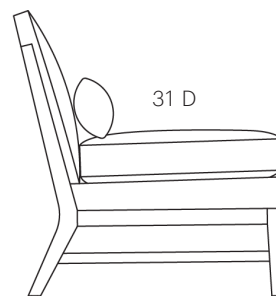

ANEES
FURNITURE & DESIGN

GRACE OCCASIONAL CHAIR

GRACE OCCASIONAL CHAIR

DIMENSIONS 29 W × 31 D × 34 H
19 Seat Height
22 Seat Depth

FABRIC Chair: 6.5 Yards / 117 Sq Feet
Frame: Walnut

34 H