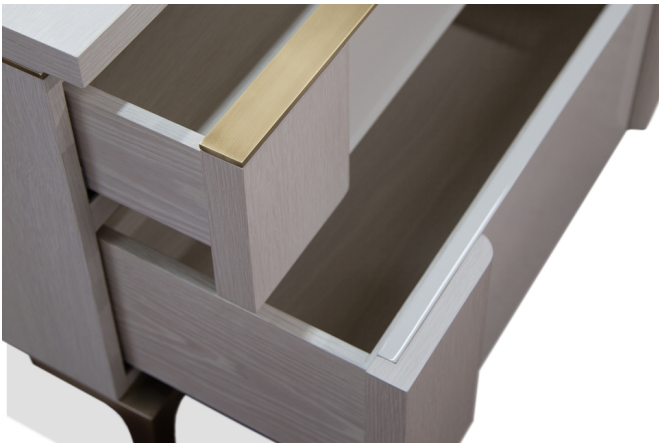

MANHATTAN NIGHTSTAND

## MANHATTAN NIGHTSTAND

**DIMENSIONS** 30"W x 19.5"D x 26.25"H

**FINISH** Material: oak or walnut  
Available in standard Anees finishes  
(As shown) Aspen cerused and center panel in  
Ivory high gloss  
Top drawer pull and legs: polished cast bronze