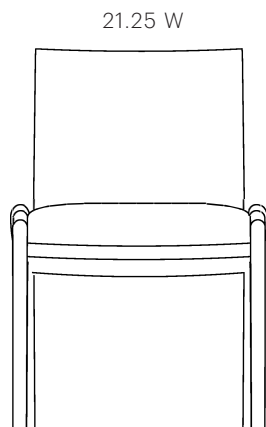

ANEES
FURNITURE & DESIGN

VIENNA SIDE CHAIR

Vienna Side Chair

DIMENSIONS 21.25 W x 24.75 D x 32.5 H
Seat Height: 19.5
Seat Depth: 18.5
Arm Height: (front) 18.75 (back) 18.25

FABRIC COM complete chair : 2.5 yards

24.75 H