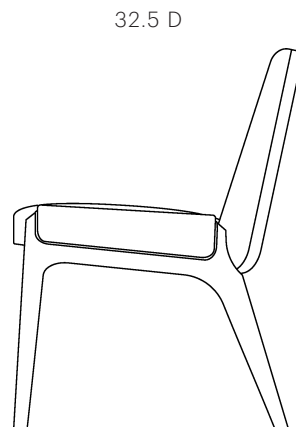

ANEES
FURNITURE & DESIGN

VIENNA SIDE CHAIR

Vienna Side Chair

DIMENSIONS 21.25 W x 24.75 D x 32.5 H
Seat Height: 19.5
Seat Depth: 18.5
Arm Height: (front) 18.75 (back) 18.25

FABRIC COM complete chair : 2.5 yards

24.75 H