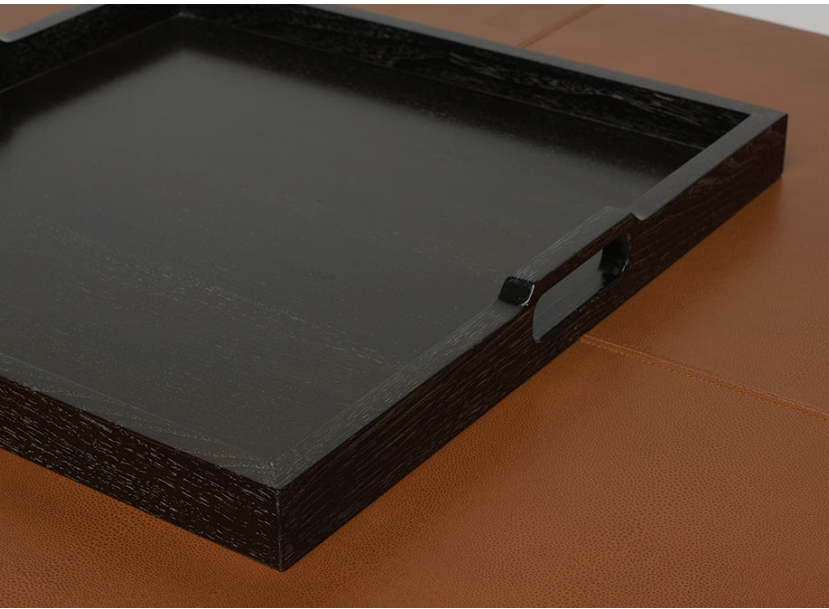

ANEES
FURNITURE & DESIGN

TIFFANY COCKTAIL TABLE

TIFFANY COCKTAIL TABLE

DIMENSIONS 44 W x 44 D x 17 H
21 W x 21 D x 1.75 H Optional Walnut Tray

FABRIC Table: 3 Yards / 54 Sq Feet
Saddle Stitch Detail: 42 W x 42 D
Frame: Hammered Black Patina