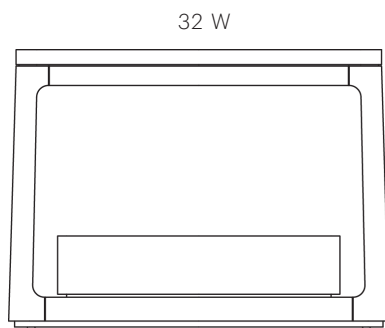

ANEES
FURNITURE & DESIGN

LINEA NIGHTSTAND

LINEA NIGHTSTAND

DIMENSIONS 32 W x 19.5 D x 23.5 H
1.25 Thick Black Absolute Granite

BASE American Black Walnut

23.5 H