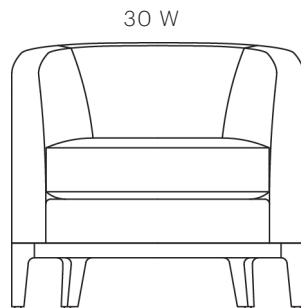

HAMILTON CLUB CHAIR

## HAMILTON CLUB CHAIR

**DIMENSIONS** 30 W × 30 D × 27.5 H  
17.5 Seat Height at Crown  
24 Arm Height  
21.5 Seat Depth

**FABRIC** Chair: 8.5 Yards / 144 Sq Feet  
Body: 6 Yards / 108 Sq Feet  
Seat Cushion: 2.5 Yards / 45 Sq Feet  
Frame Base: Walnut