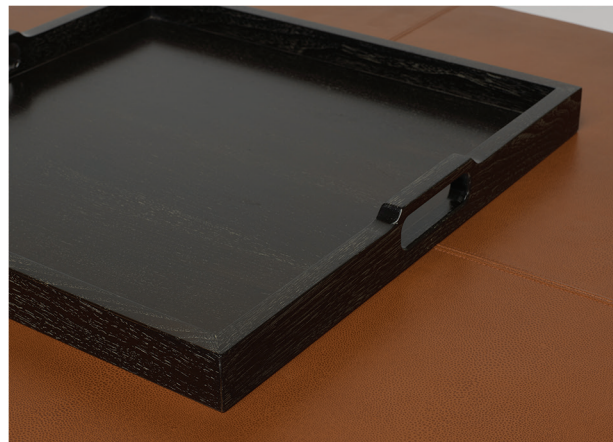

**A NEES** UPHOLSTERY, INC.  
CUSTOM FURNITURE MANUFACTURER

**TIFFANY  
COCKTAIL TABLE**

44" W x 44" D x 17" H

## TIFFANY COCKTAIL TABLE

### DIMENSIONS:

Overall:	44" W × 44" D × 17" H
Upholstered Top:	42" W × 42" D - Saddle Stitch Detail
Metal Frame:	Hammered black patina
Optional Walnut Tray:	21" W × 21" D × 1¾" H

### FABRIC REQUIREMENTS:

Complete Table:	3 yards	54 square feet
-----------------	---------	----------------